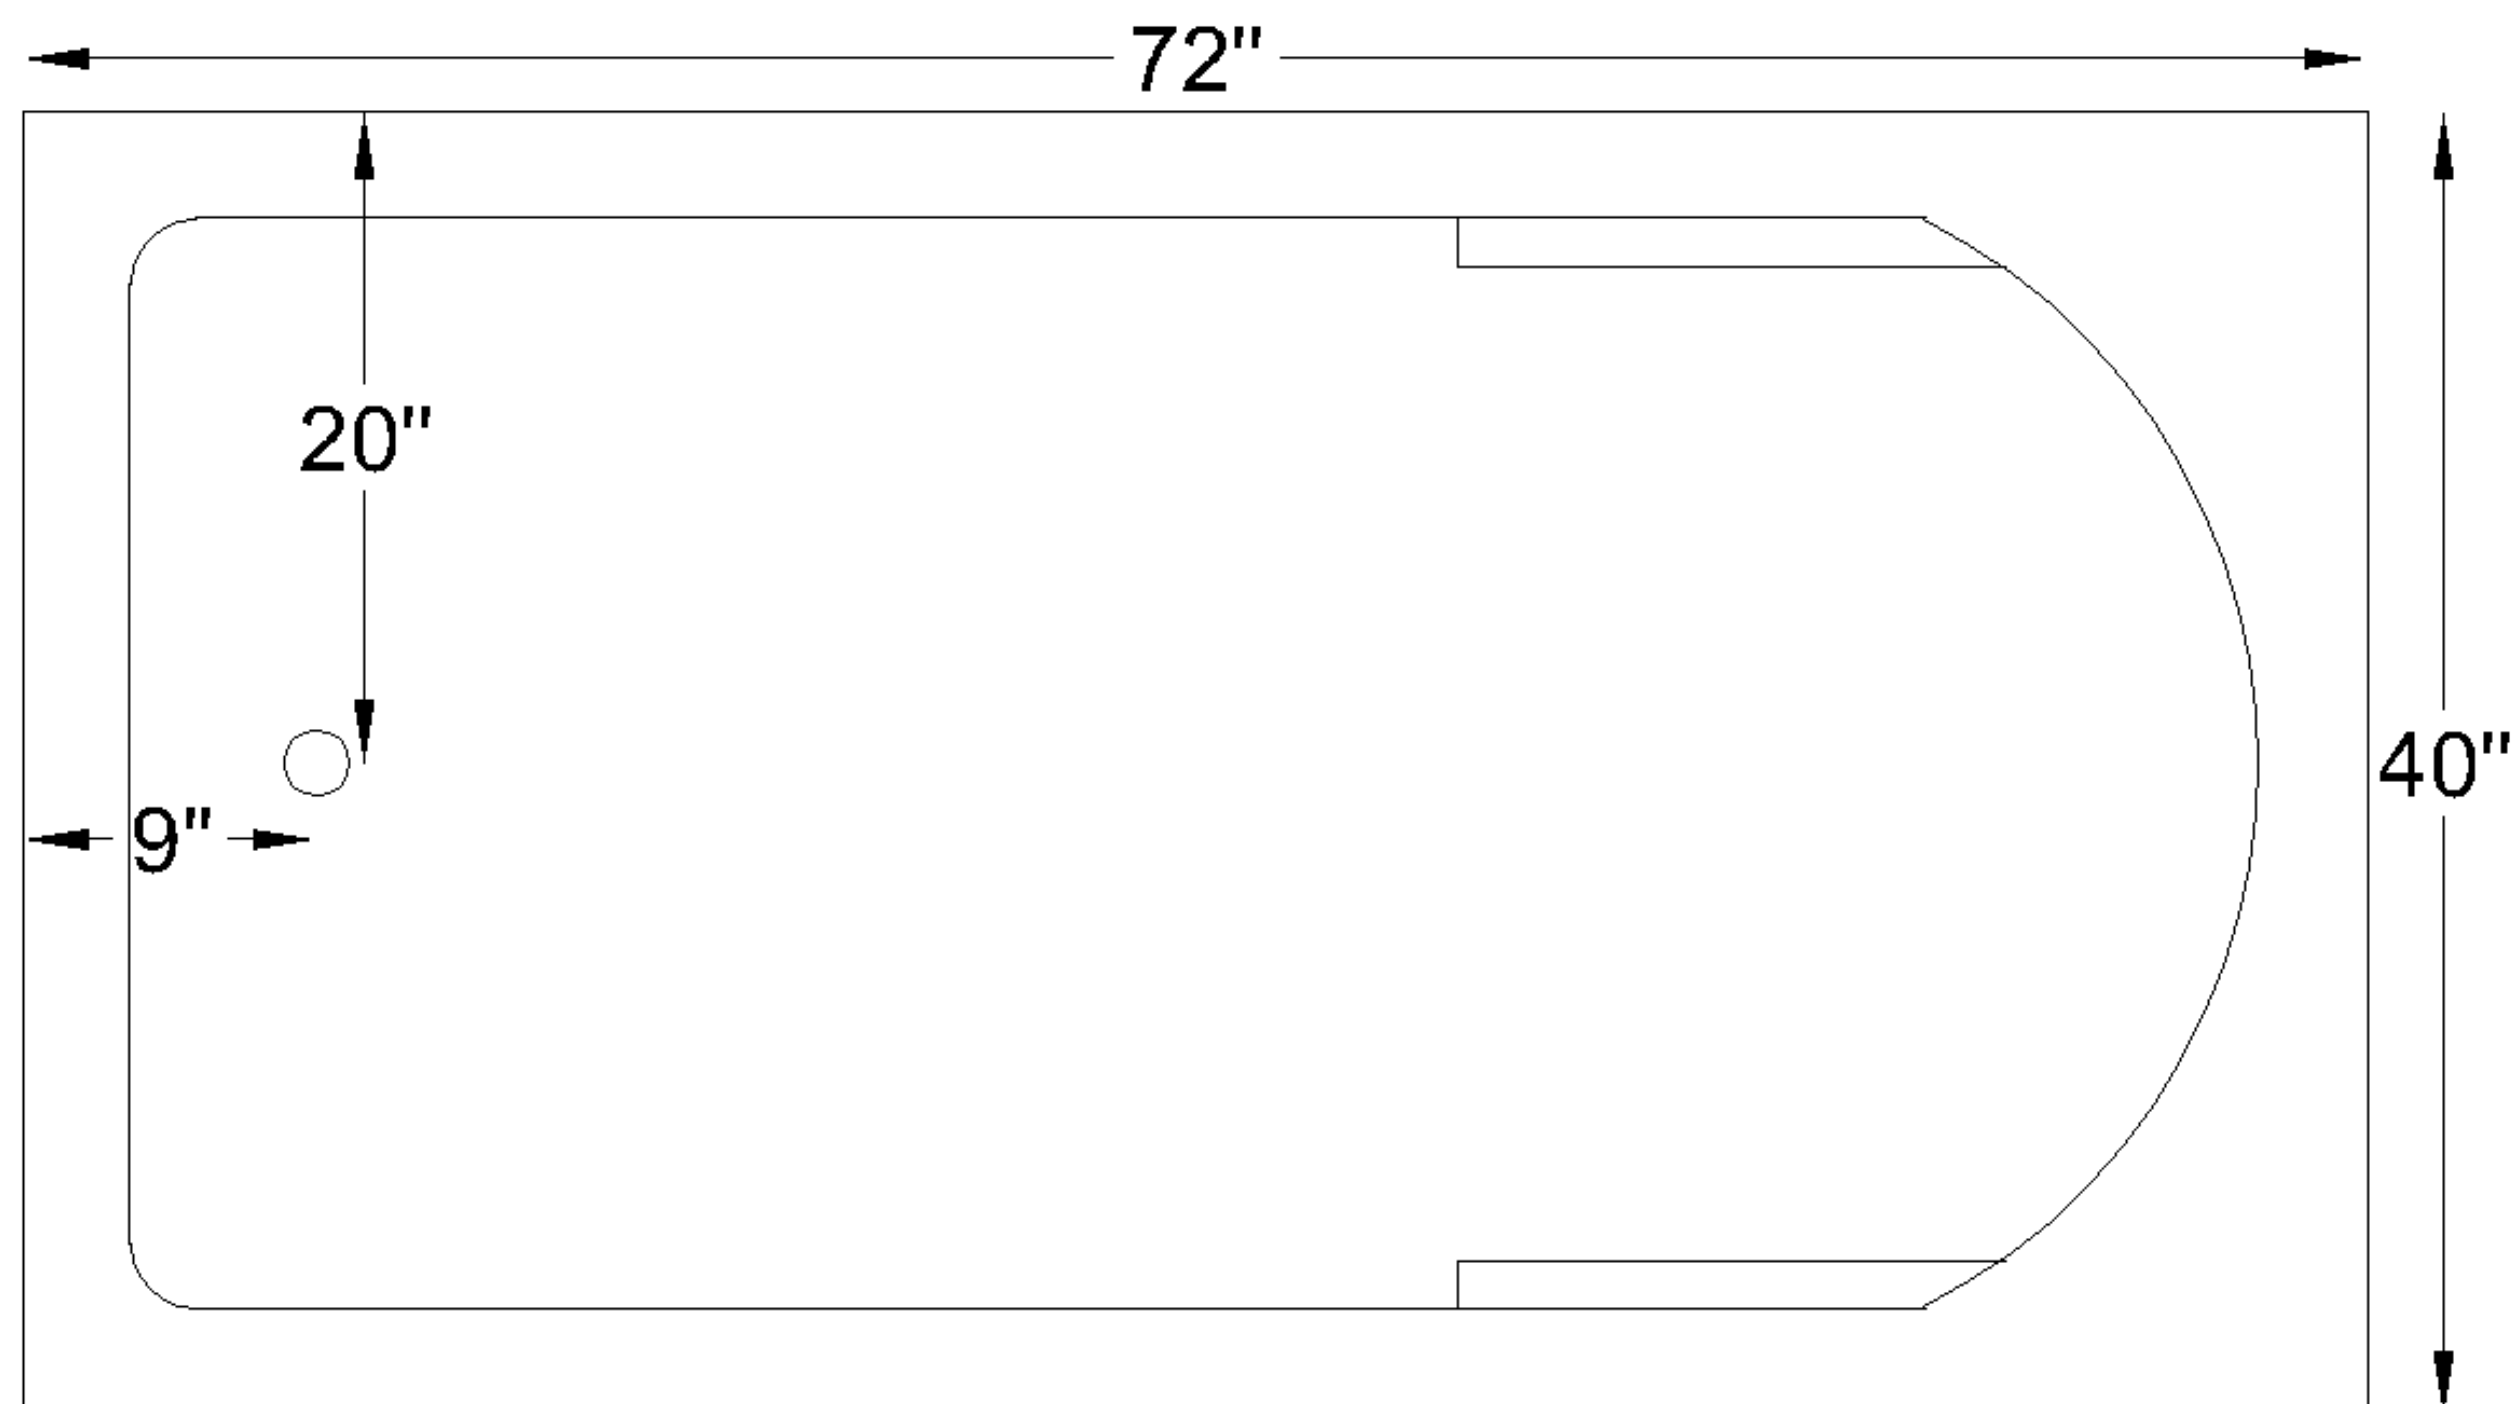

# TOLL FREE: 1800 833 7890

MODEL ID: A345ELE

MODEL NAME:	ALEXANDER
Size (mm):	1800 L x 990 W x 440 H
Material:	Acrylic
Features:	Anti-Skid Base Surface
Accessories Included:	Suction based head-rest, Push to open & close drain.
Finish Type:	Glossy

- Standard bottom waste is included, and overflow waste can be included on request.
- Order of Freestanding, Whirlpool, Combi-Massage, Fully Loaded Variations will include one front panel. If any additional panel or customization is required, the same can be done on demand.
- For installation follow our installation guides. Any additional provisional or technical knowhow will be provided if required.