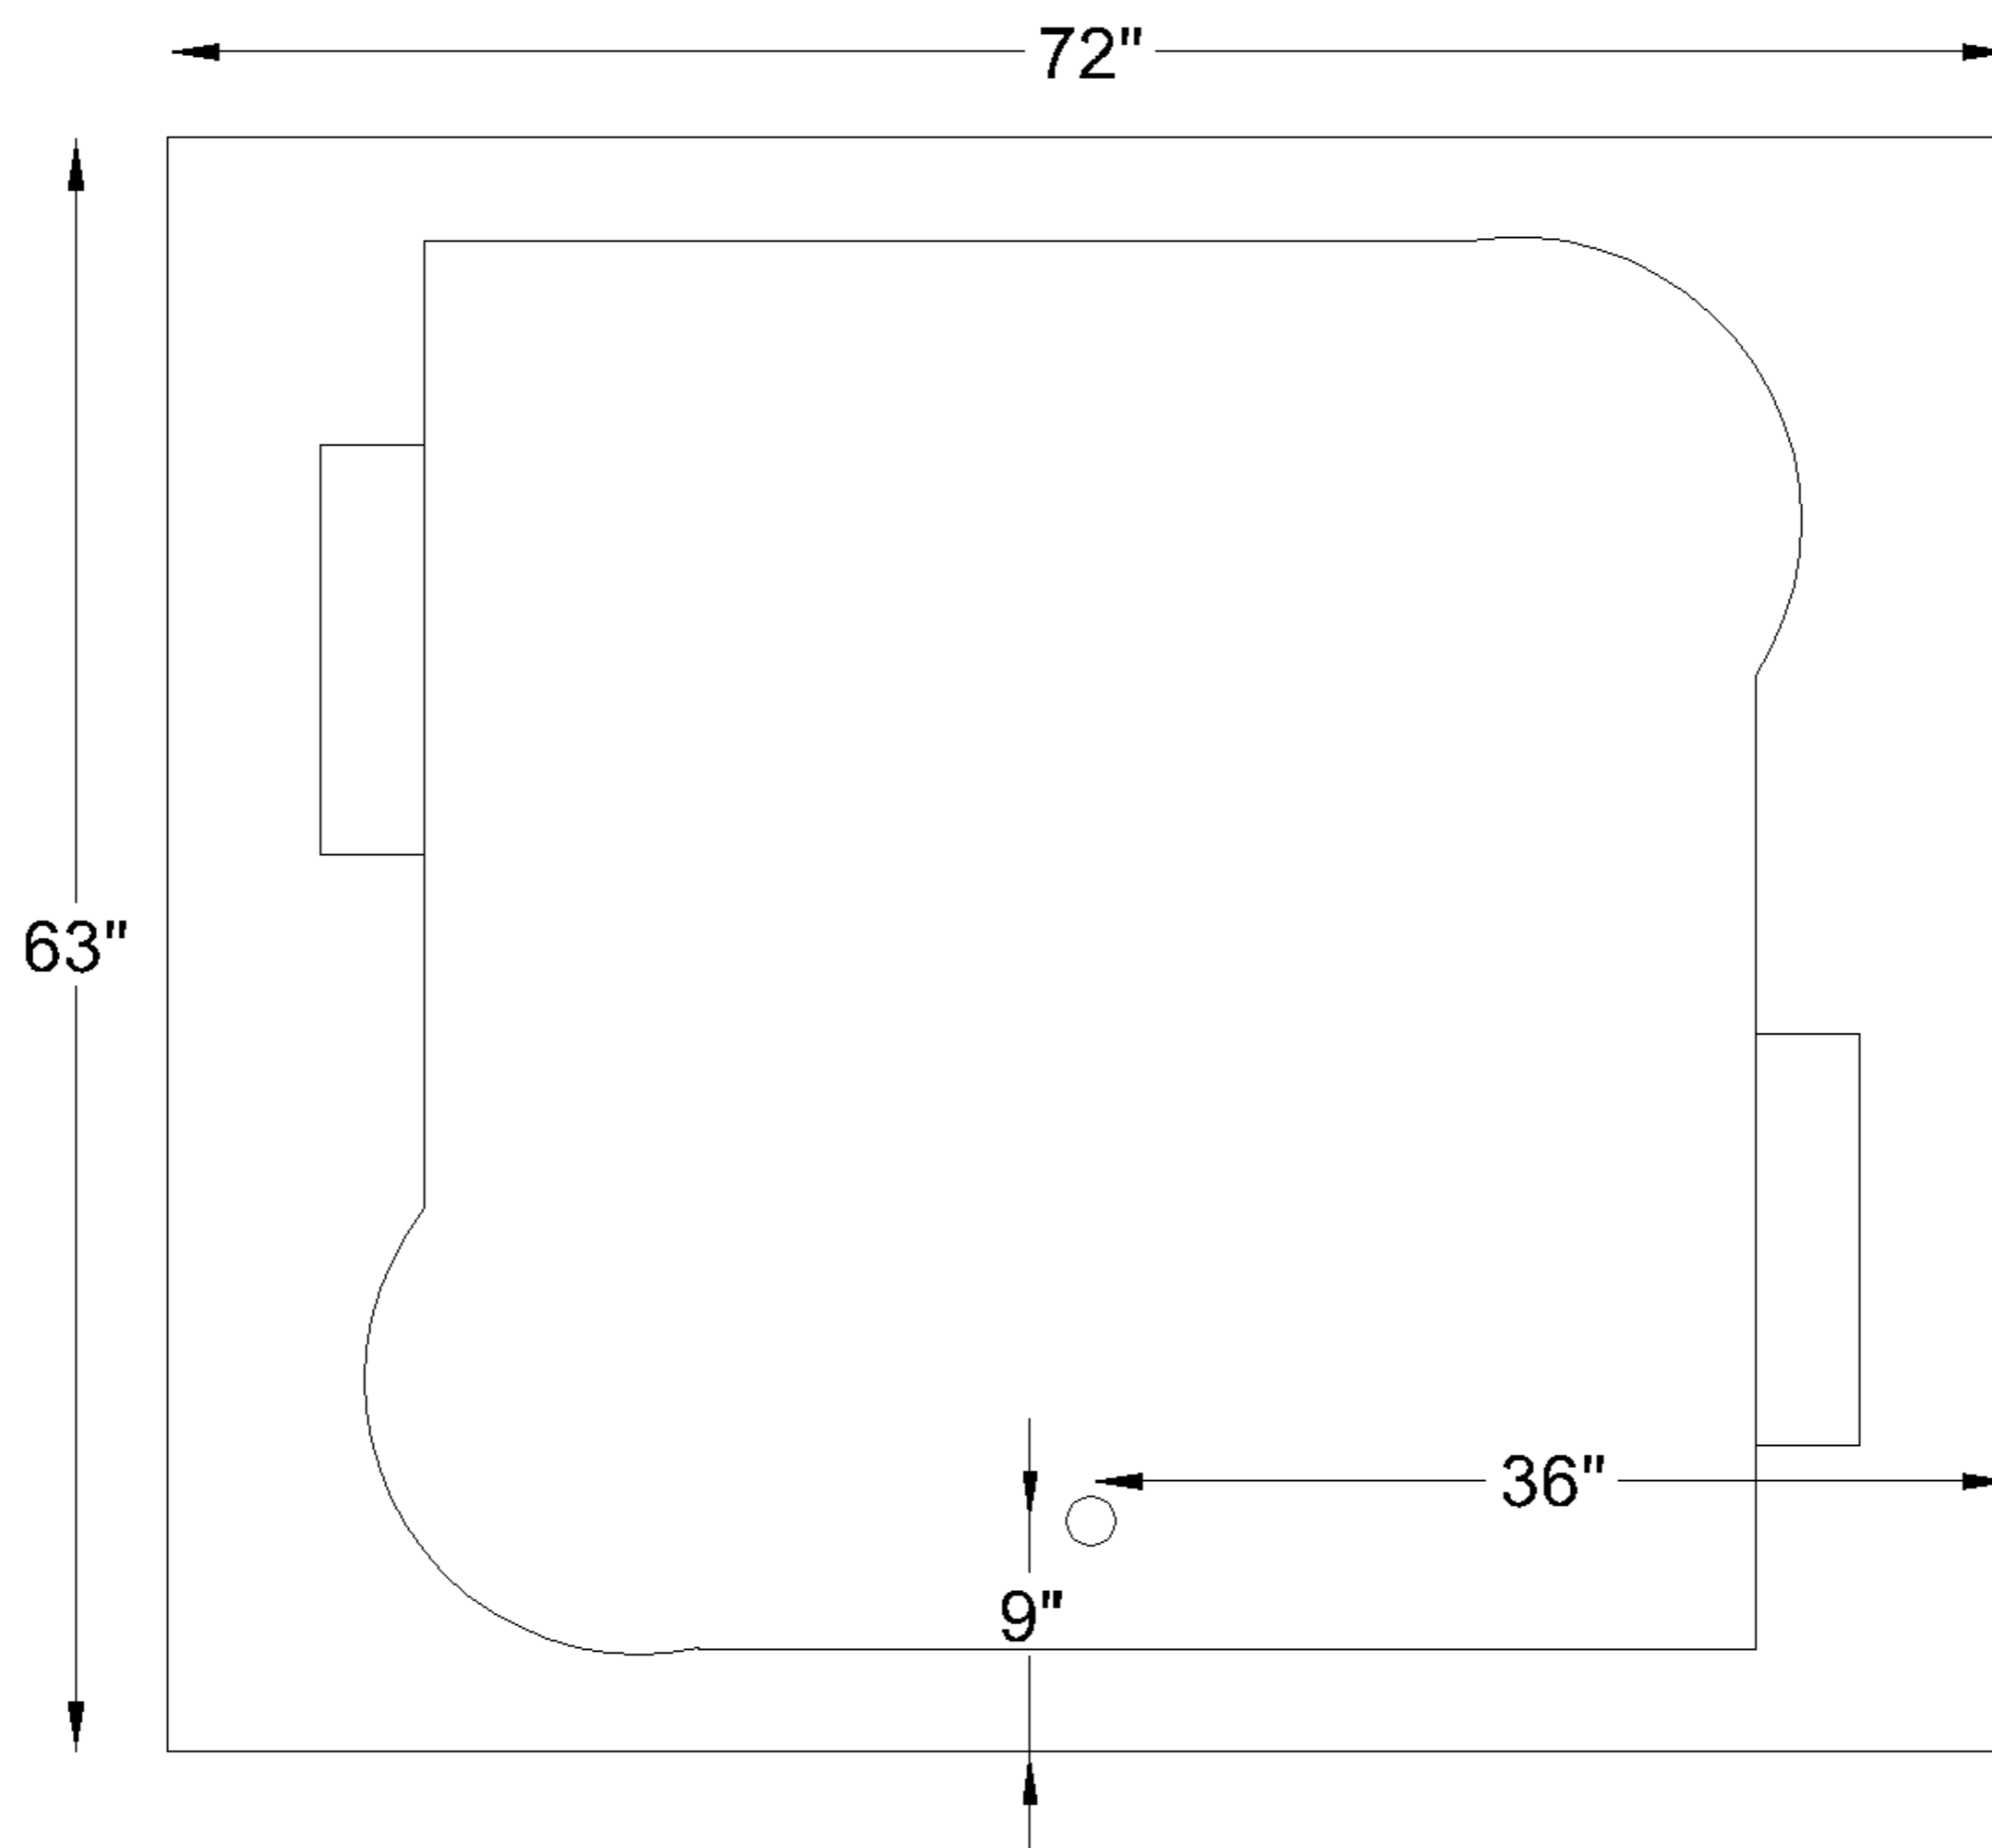

TOLL FREE: 1800 833 7890

MODEL ID: I345ENN

MODEL NAME:	INNOVATION
Size (mm):	1830 L x 1575 W x 425 H
Material:	Acrylic
Features:	Anti-Skid Base Surface
Accessories Included:	Suction based head-rest x 2, Push to open & close drain.
Finish Type:	Glossy

- Standard bottom waste is included, and overflow waste can be included on request.
- Order of Freestanding, Whirlpool, Combi-Massage, Fully Loaded Variations will include one front panel. If any additional panel or customization is required, the same can be done on demand.
- For installation follow our installation guides. Any additional provisional or technical knowhow will be provided if required.