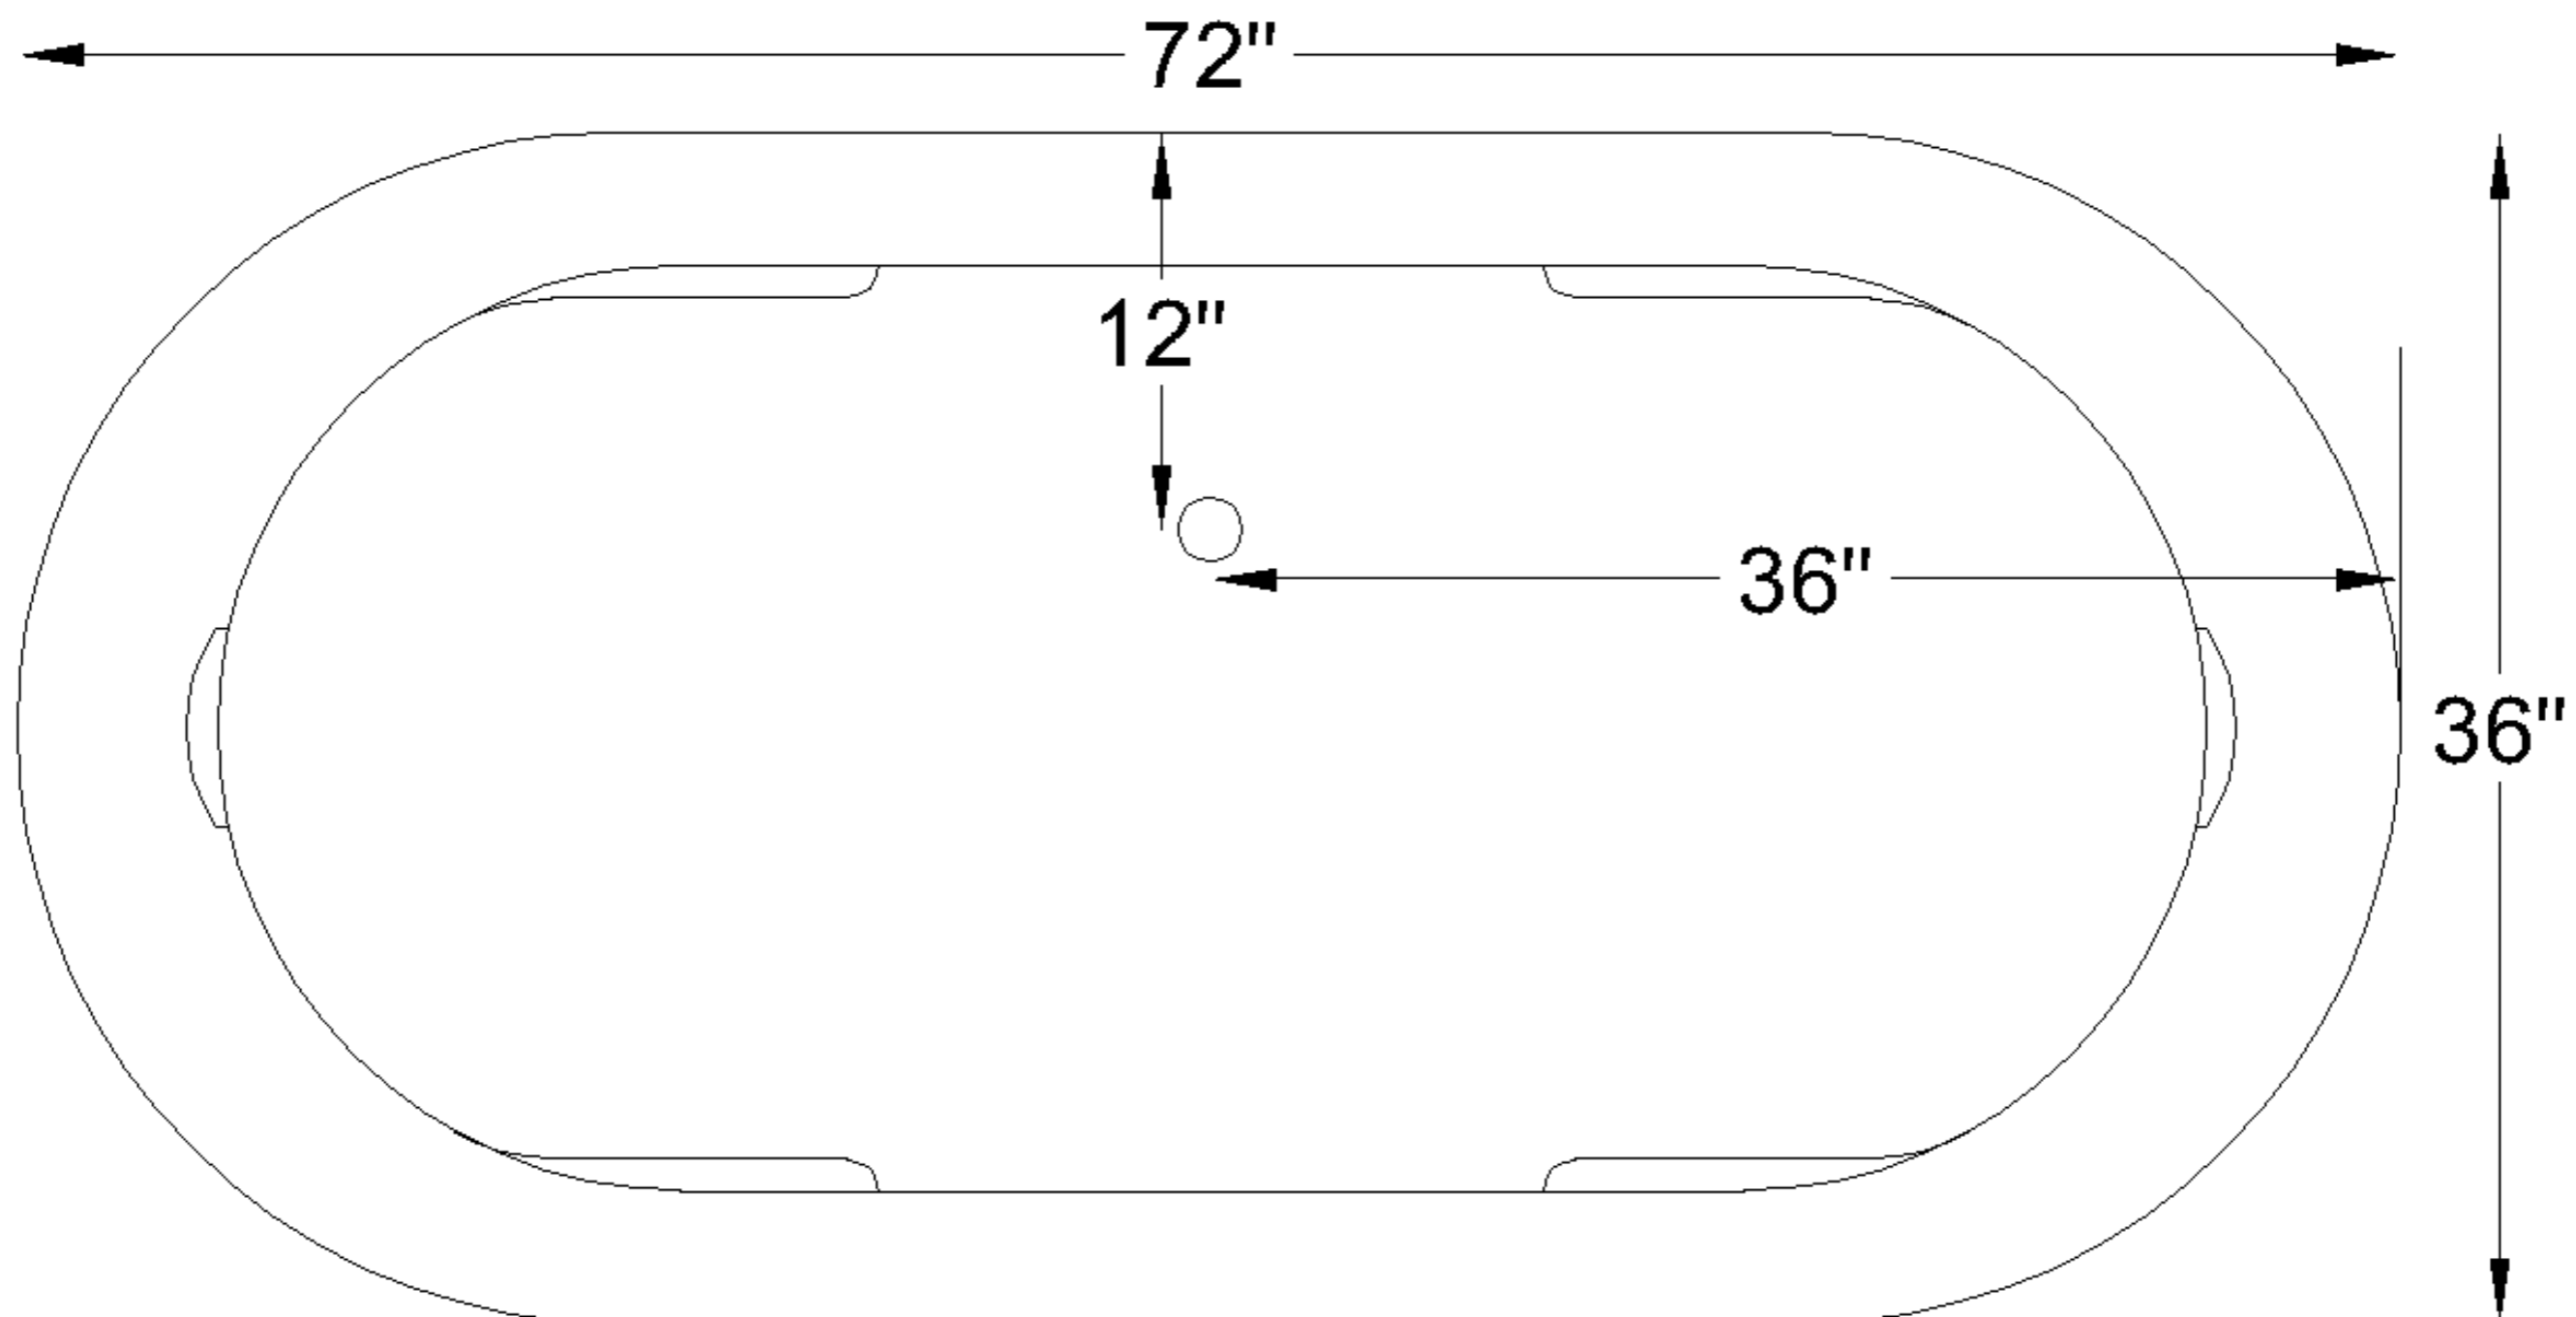

TOLL FREE: 1800 833 7890

MODEL ID: I345ENT

MODEL NAME:	INTIMATE
Size (mm):	1800 L x 915 W x 515 H
Material:	Acrylic
Features:	Anti-Skid Base Surface
Accessories Included:	Suction based head-rest x 2, Push to open & close drain.
Finish Type:	Glossy

- Standard bottom waste is included, and overflow waste can be included on request.
- Order of Freestanding, Whirlpool, Combi-Massage, Fully Loaded Variations will include one front panel. If any additional panel or customization is required, the same can be done on demand.
- For installation follow our installation guides. Any additional provisional or technical knowhow will be provided if required.