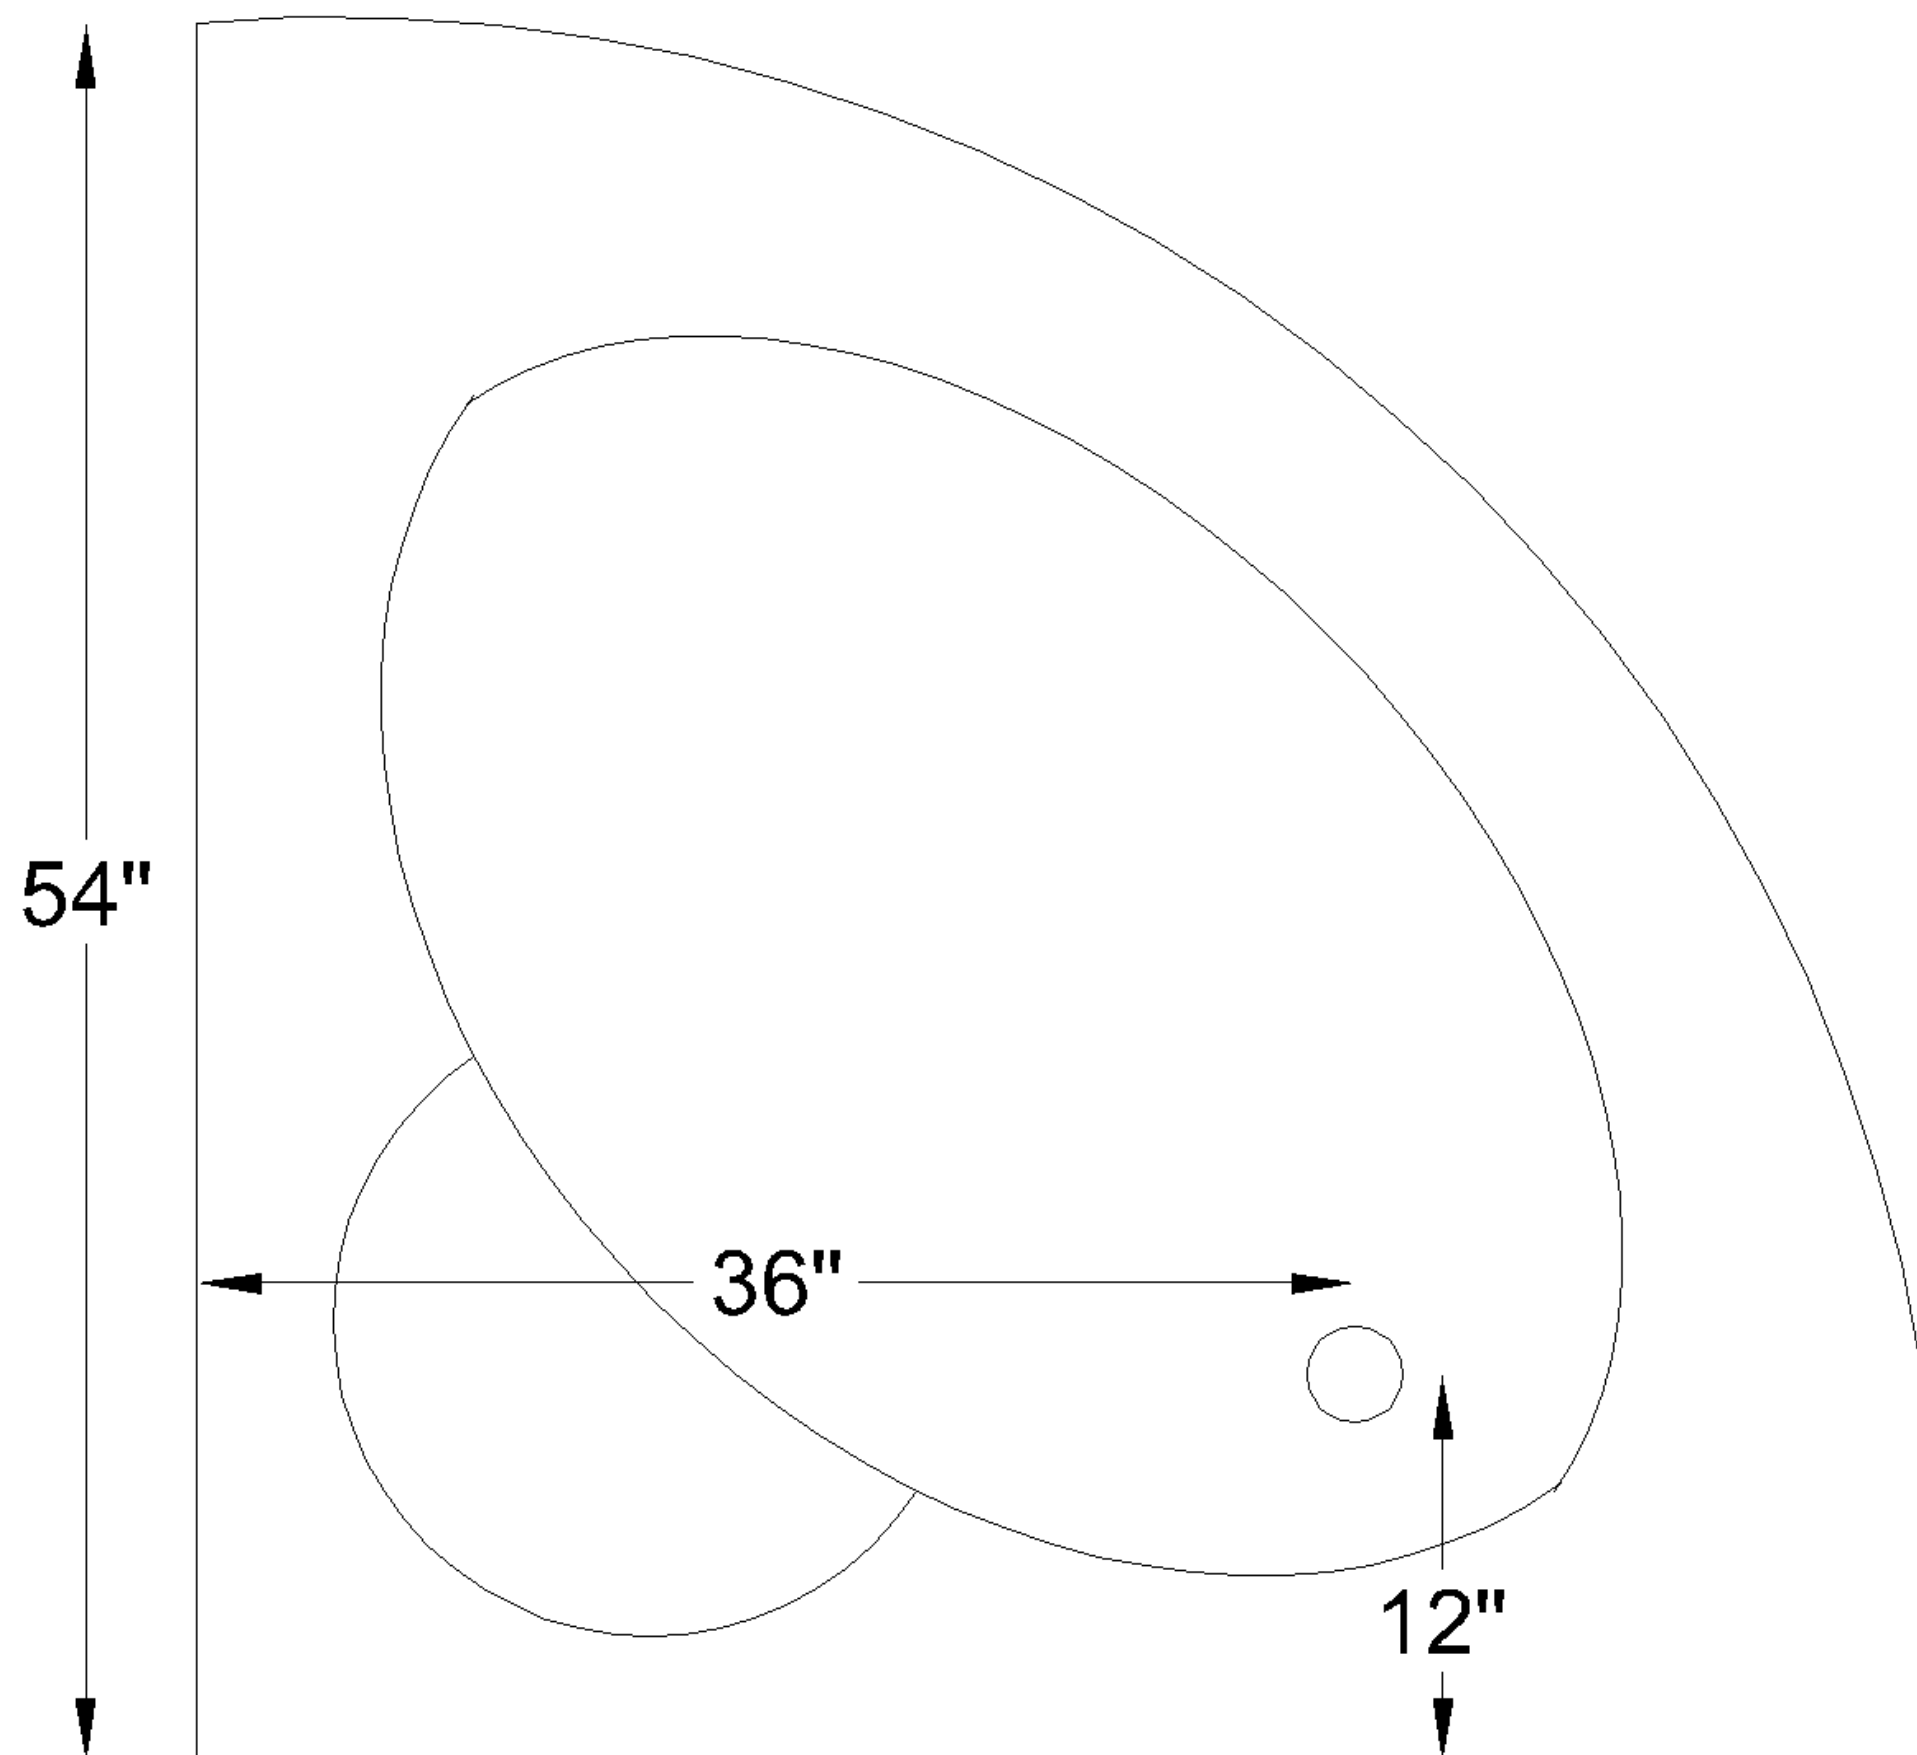

TOLL FREE: 1800 833 7890

MODEL ID: L345EE0

MODEL NAME:	LEO
Size (mm):	1365 L x 1365 W x 425 H
Material:	Acrylic
Features:	Anti-Skid Base Surface
Accessories Included:	Suction based head-rest, Push to open & close drain.
Finish Type:	Glossy

- Standard bottom waste is included, and overflow waste can be included on request.
- Order of Freestanding, Whirlpool, Combi-Massage, Fully Loaded Variations will include one front panel. If any additional panel or customization is required, the same can be done on demand.
- For installation follow our installation guides. Any additional provisional or technical knowhow will be provided if required.