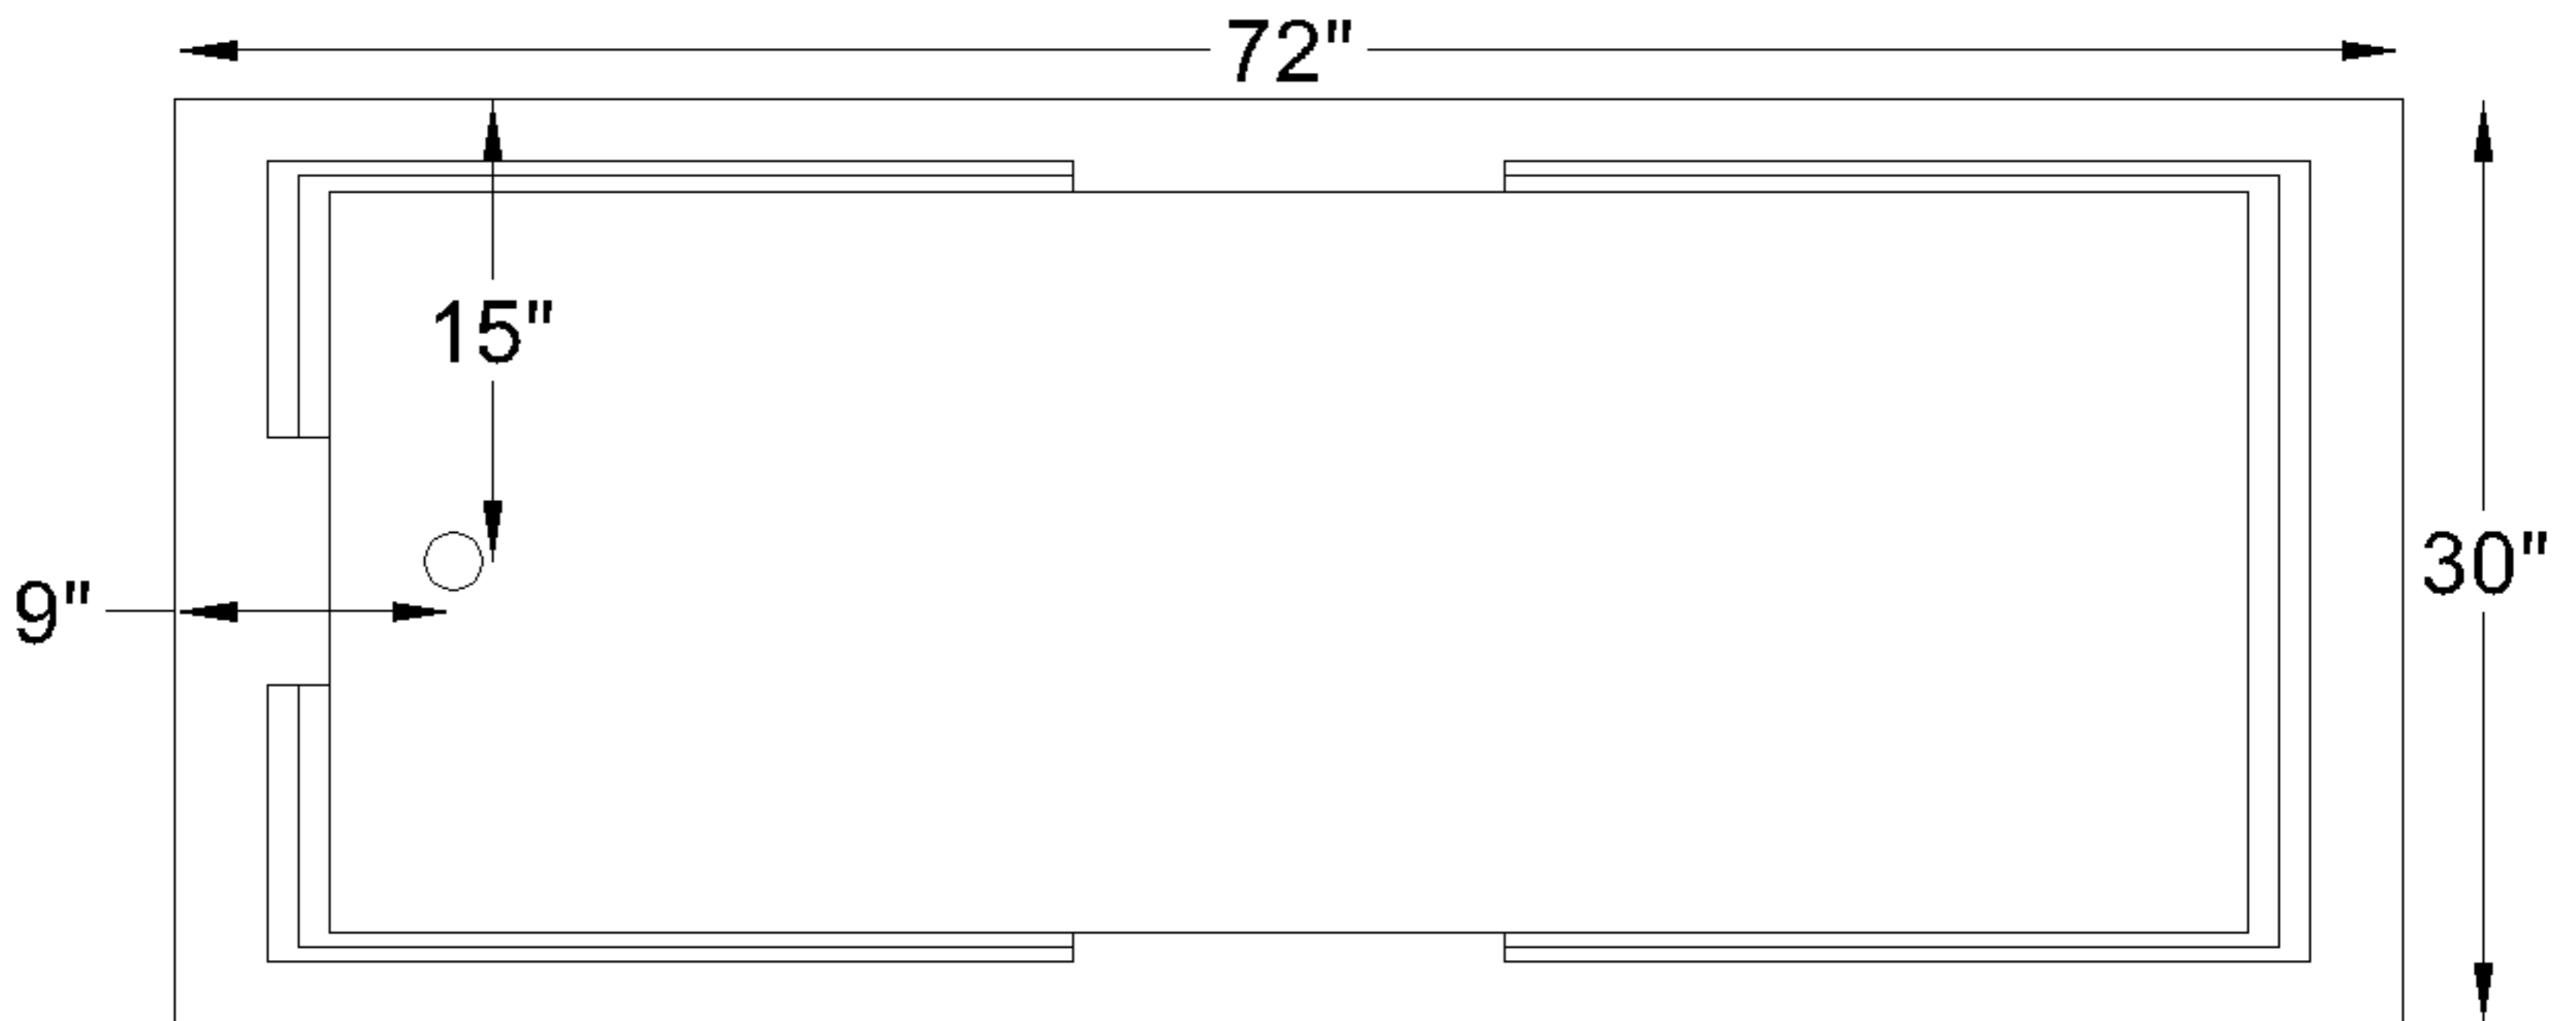

# TOLL FREE: 1800 833 7890

MODEL ID: S345EEN

MODEL NAME:	SENTOSA
Size (mm):	1800 L x 890 W x 440 H
Material:	Acrylic
Features:	Anti-Skid Base Surface
Accessories Included:	Push to open & close drain.
Finish Type:	Glossy

- Standard bottom waste is included, and overflow waste can be included on request.
- Order of Freestanding, Whirlpool, Combi-Massage, Fully Loaded Variations will include one front panel. If any additional panel or customization is required, the same can be done on demand.
- For installation follow our installation guides. Any additional provisional or technical knowhow will be provided if required.