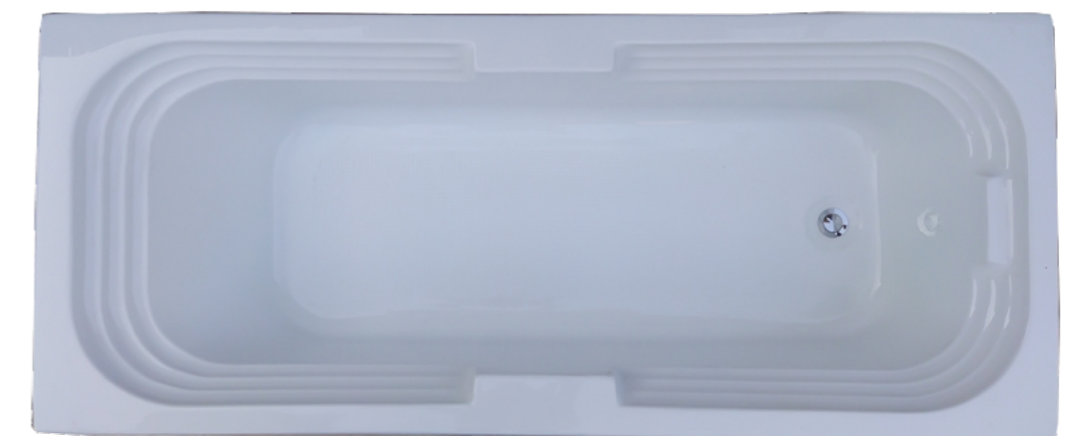

# TOLL FREE: 1800 833 7890

MODEL ID: S345EEN

MODEL NAME:	SENTOSA
Size (mm):	1800 L x 890 W x 440 H
Material:	Acrylic
Features:	Anti-Skid Base Surface
Accessories Included:	Push to open & close drain.
Finish Type:	Glossy

- Standard bottom waste is included, and overflow waste can be included on request.
- Order of Freestanding, Whirlpool, Combi-Massage, Fully Loaded Variations will include one front panel. If any additional panel or customization is required, the same can be done on demand.
- For installation follow our installation guides. Any additional provisional or technical knowhow will be provided if required.