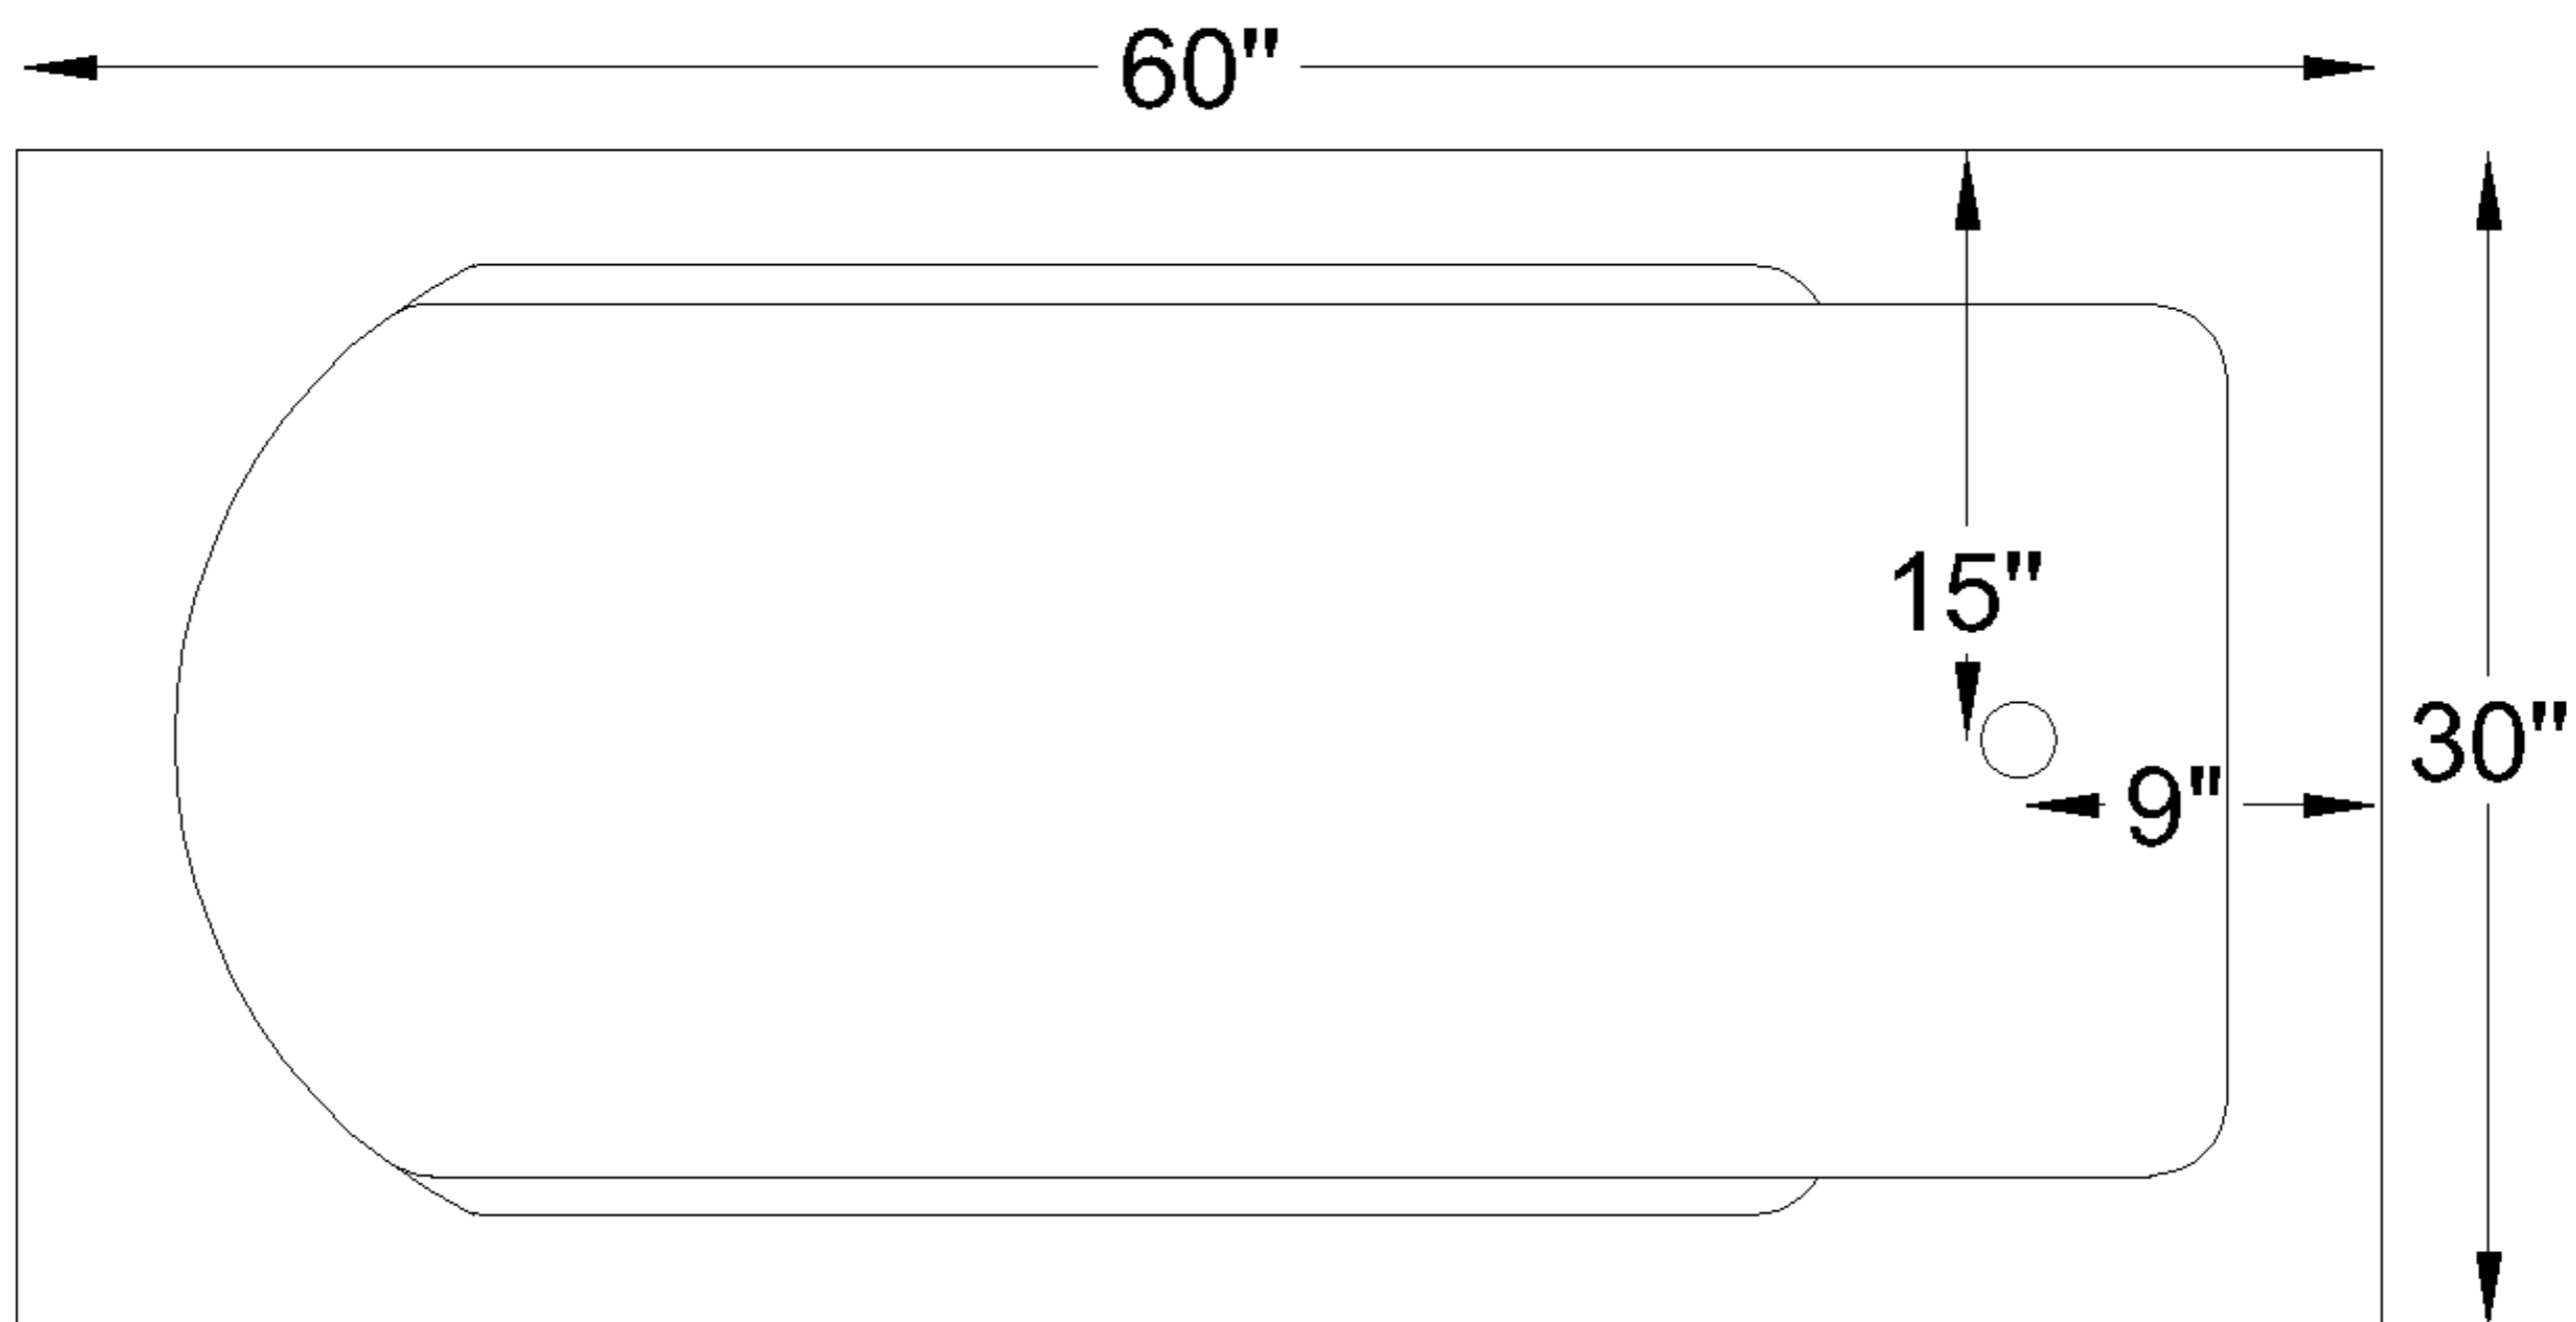

TOLL FREE: 1800 833 7890

MODEL ID: S345EPL

MODEL NAME:	SPLENDOUR
Size (mm):	1545 L x 770 W x 395 H
Material:	Acrylic
Features:	Anti-Skid Base Surface
Accessories Included:	Suction based head-rest, Push to open & close drain.
Finish Type:	Glossy

- Standard bottom waste is included, and overflow waste can be included on request.
- Order of Freestanding, Whirlpool, Combi-Massage, Fully Loaded Variations will include one front panel. If any additional panel or customization is required, the same can be done on demand.
- For installation follow our installation guides. Any additional provisional or technical knowhow will be provided if required.