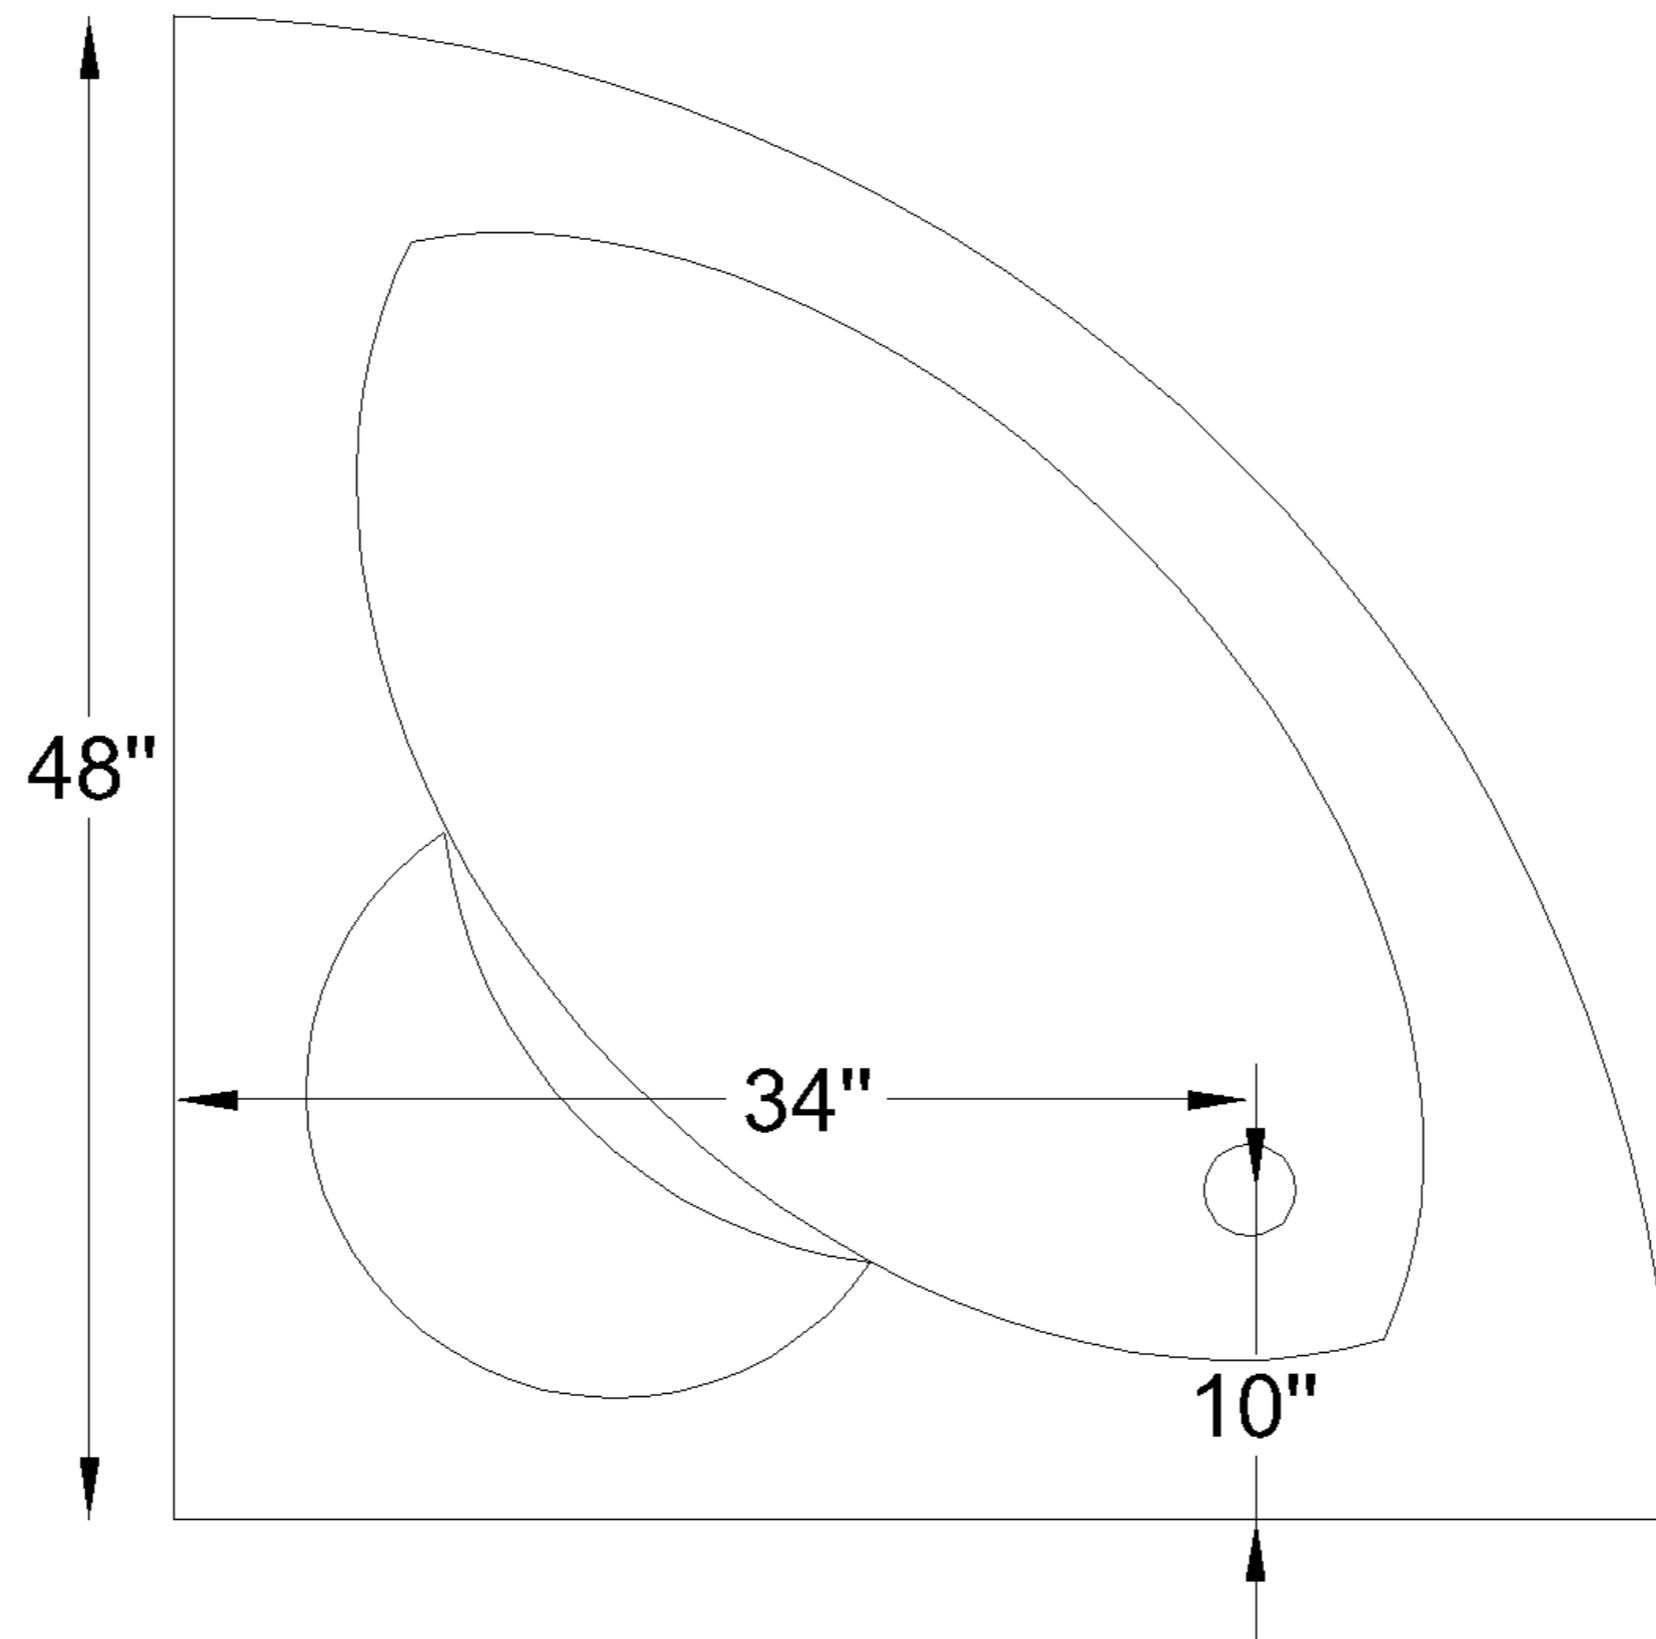

TOLL FREE: 1800 833 7890

MODEL ID: T345EHE

MODEL NAME:	THE BABE
Size (mm):	1219 L x 1219 W x 381 H
Material:	Acrylic
Features:	Anti-Skid Base Surface
Accessories Included:	Suction based head-rest, Push to open & close drain.
Finish Type:	Glossy

- Standard bottom waste is included, and overflow waste can be included on request.
- Order of Freestanding, Whirlpool, Combi-Massage, Fully Loaded Variations will include one front panel. If any additional panel or customization is required, the same can be done on demand.
- For installation follow our installation guides. Any additional provisional or technical knowhow will be provided if required.